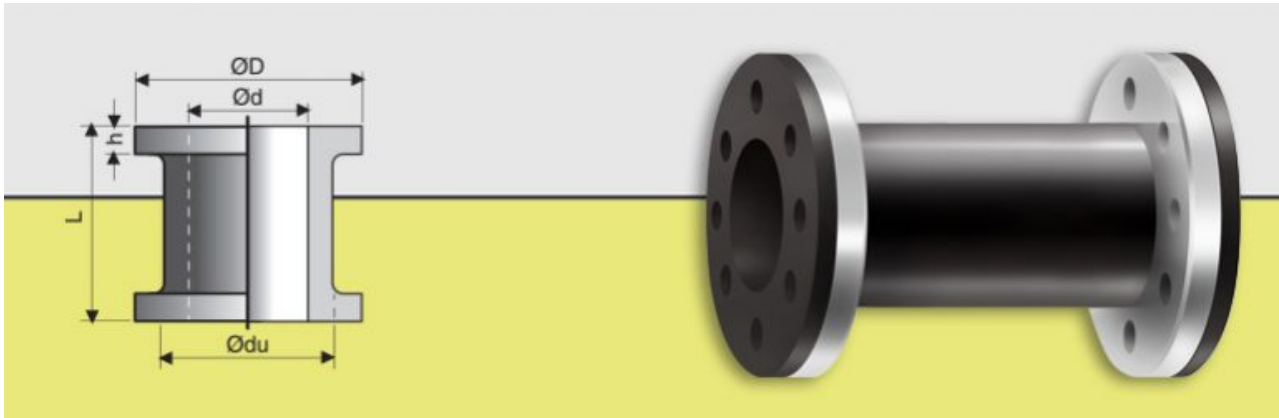

Straight connecting hoses for pressure LHR, LHS, LHE

 teknikum.com/en/connecting-hoses/lhr-lhs-lhe-2

Applications:

Straight LHR/LHS/LHE connecting hoses are used to absorb vibrations in the pipeline and as material handling hoses. Available in different rubber materials and ceramic inner lining.

Reinforcement: textile

NOTE:

Supporting flanges or drillings are not included in product prices. For further information, see [Connecting hoses](#) and [Flanges](#).

Standard measures on the below table and customized measures apply also to LHS- and LHE-hoses. Product code for standard measure hoses is LHS... and LHE...