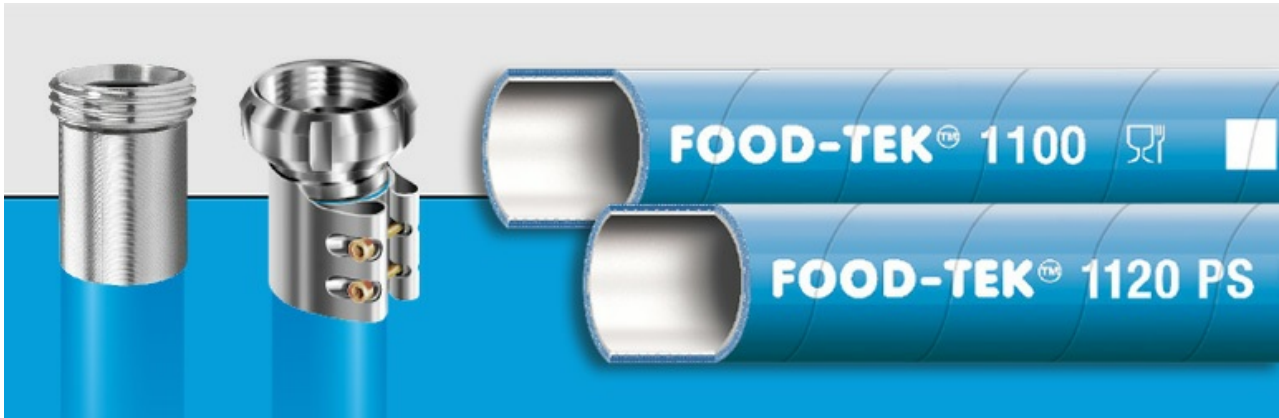

FOOD-TEK® 1100

teknikum.com/en/food-quality-hoses/food-tek-1100-2

1100, 1120 PS | Suction and pressure hose

Applications:

Suction- and pressure hose for transferring milk, beer, wine and strong alcohols. Suitable as reelable hose for filling and discharging milk tankers. Special version Food-Tek® 1120 PS is plastic spiral reinforced and thus light, flexible and reshapes after compression. Food-Tek® is in compliance with the European Parliament regulation EC 1935/2004 (Materials and articles intended to come into contact with food).

TEMPERATURE RANGE:

-40°C...+80°C (temporarily +120°C)

CONSTRUCTION:

Tube: white NR, FDA-approved food quality material complying with BfR-material requirements (category 2 rubber)

Reinforcement: in 1100 textile and steel spiral; in 1200 PS textile and plastic spiral

Cover: blue NR, smooth finish

Safety factor: 4

NOTE:

Before using in food industry the hoses must be washed with 5% soda solution. Ask alternative washing and disinfection recommendations from our sales. We recommend dairy coupling. Recommended clamps are swaged clamp or SL-clamp.

Technical information